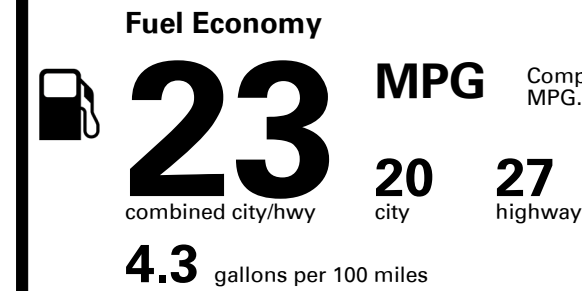

EPA DOT Fuel Economy and Environment

Gasoline Vehicle

Compact Cars range from 14 to 113 MPG. The best vehicle rates 136 MPGe.

You spend \$3,000
more in fuel costs over 5 years
compared to the average new vehicle.