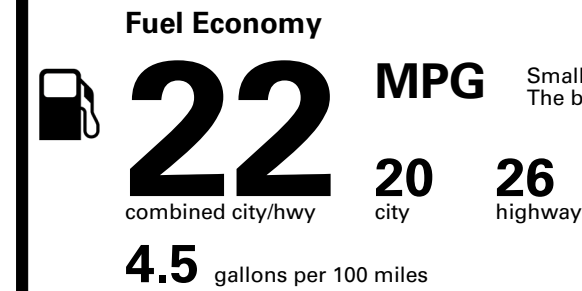

Inland Freight & Handling : \$1,495.00

TOTAL PRICE: \$62,470.00

112 A 0016

EPA DOT Fuel Economy and Environment

Gasoline Vehicle

Small SUVs range from 14 to 125 MPG. The best vehicle rates 146 MPGe.

You spend \$5,750
more in fuel costs over 5 years
compared to the average new vehicle.

Annual fuel cost \$2,850

Fuel Economy & Greenhouse Gas Rating (tailpipe only)

Smog Rating (tailpipe only)

This vehicle emits 402 grams CO₂ per mile. The best emits 0 grams per mile (tailpipe only). Producing and distributing fuel also create emissions; learn more at fueleconomy.gov.