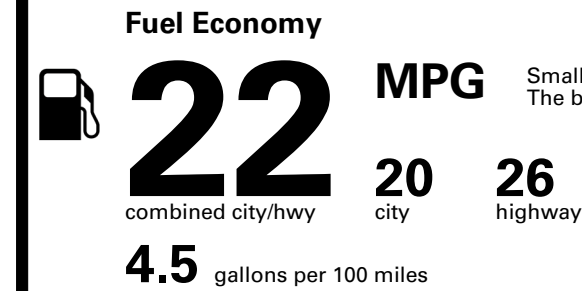

Inland Freight & Handling : \$1,495.00

TOTAL PRICE: \$62,630.00

98 A 1

EPA DOT Fuel Economy and Environment

Gasoline Vehicle

Small SUVs range from 14 to 125 MPG. The best vehicle rates 146 MPGe.

You spend \$5,750
more in fuel costs over 5 years
compared to the average new vehicle.

Annual fuel cost \$2,850

Fuel Economy & Greenhouse Gas Rating (tailpipe only)

Smog Rating (tailpipe only)

This vehicle emits 402 grams CO₂ per mile. The best emits 0 grams per mile (tailpipe only). Producing and distributing fuel also create emissions; learn more at fueleconomy.gov.