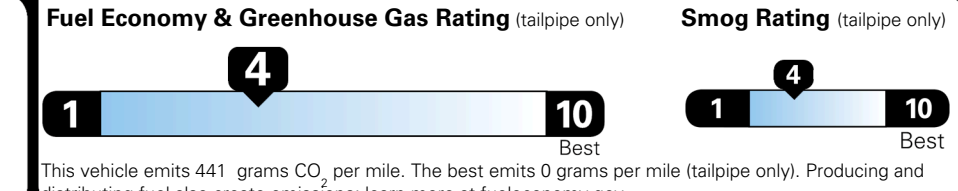

Full Tank of Gas

GENESIS WARRANTY

- 5-year/60,000-mile New Vehicle Warranty*
- 10-year/100,000-mile Powertrain Warranty*
- 7-year/Unlimited-mile Anti-perforation Warranty*
- Limited warranties, see dealer for details

Manufacturer's Suggested Retail Price: $103,000.00

ADDED FEATURES:

- *VIK BLACK(PH3) Paint $650.00
- *Cargo Mat $200.00
- *Roadside Assistance Kit $105.00
- *First Aid Kit $65.00
- *NFC Card $30.00

Inland Freight & Handling : $1,495.00

SOLD TO: CA751   **SHIPPED TO: CA751**
GENESIS OF ESCONDIDO
1502 AUTO PARK WAY NORTH
ESCONDIDO CA 92029

VIN: KMTFC4SD1TU062241	EXTERIOR COLOR: VIK BLACK	INTERIOR/SEAT COLOR: OBSIDIAN BLACK/OBSIDIAN
MODEL: 9C6AAJ9GS4A5	PORT OF ENTRY: HU	TRANSPORT: TRUCK
EMISSIONS: This vehicle is certified to meet emission requirements in all 50 states		ACCESSORY WEIGHT: 11 lbs./ 5 kgs.

TOTAL PRICE: $105,545.00

111 A 0916KLAKE

EPA DOT Fuel Economy and Environment

Gasoline Vehicle

Fuel Economy

20 MPG
combined city/hwy

17 city   24 highway

5.0 gallons per 100 miles

Large Cars range from 14 to 146 MPG. The best vehicle rates 146 MPG.

You spend $7,000
more in fuel costs over 5 years compared to the average new vehicle.

Annual fuel cost $3,100

Actual results will vary for many reasons, including driving conditions and how you drive and maintain your vehicle. The average new vehicle gets 29 MPG and costs $8,500 to fuel over 5 years. Cost estimates are based on 15,000 miles per year at $ 4.15 per gallon. MPG is miles per gasoline gallon equivalent. Vehicle emissions are a significant cause of climate change and smog.

fueleconomy.gov
Calculate personalized estimates and compare vehicles

GOVERNMENT 5-STAR SAFETY RATINGS

This vehicle has not been rated by the government for overall vehicle score, frontal crash, side crash or rollover risk.

Source: National Highway Traffic Safety Administration (NHTSA).
www.safercar.gov or 1-888-327-4236

Manufacturer's suggested retail price includes manufacturer's recommended pre-delivery service. Gasoline license and title fees state and local taxes and dealer installed options and accessories are not included in the manufacturer's suggested retail price. This label has been affixed to this vehicle by Genesis Motor America, pursuant to the requirements of 15 U.S.C. 1231 et seq. which prohibits its removal or alteration prior to delivery to the ultimate purchaser.

PARTS CONTENT INFORMATION

FOR VEHICLES IN THIS CARLINE: U.S./CANADIAN PARTS CONTENT: 2 %
MAJOR SOURCES OF FOREIGN PARTS CONTENT: KOREA: 85 %
FOR THIS VEHICLE: FINAL ASSEMBLY POINT: ULSAN, KOREA
COUNTRY OF ORIGIN:

ENGINE: KOREA   **TRANSMISSION: KOREA**
Note: Parts content does not include final assembly, distribution, or other non-parts costs.