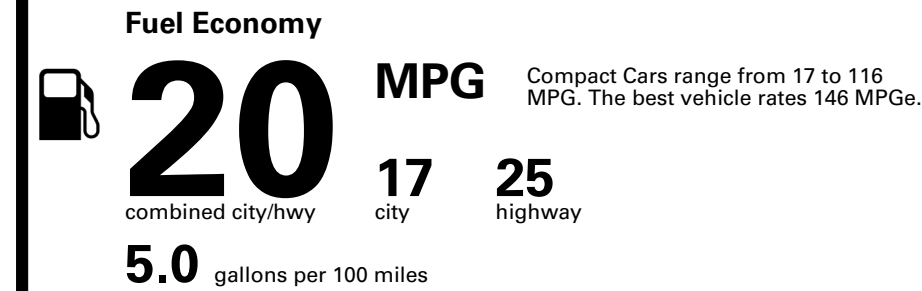

Inland Freight & Handling : \$1,395.00

TOTAL PRICE: \$55,935.00

EPA DOT Fuel Economy and Environment

Gasoline Vehicle

You spend \$7,000
 more in fuel costs over 5 years compared to the average new vehicle.