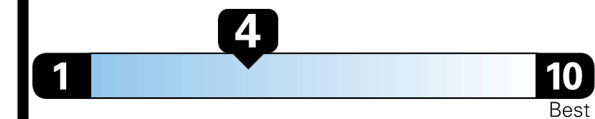

EPA DOT Fuel Economy and Environment

Gasoline Vehicle

Fuel Economy

21 MPG
combined city/hwy

18 city 27 highway

4.8 gallons per 100 miles

Compact Cars range from 18 to 83 MPG. The best vehicle rates 132 MPGe.

You spend $5,000
more in fuel costs over 5 years compared to the average new vehicle.

Annual fuel cost $2,600

Fuel Economy & Greenhouse Gas Rating (tailpipe only)