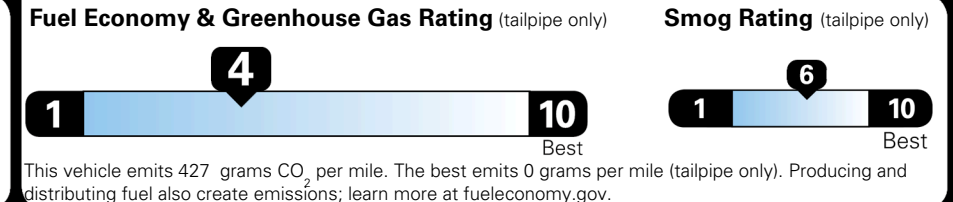

Full Tank of Gas

GENESIS WARRANTY

- 5-year/60,000-mile New Vehicle Warranty*
- 10-year/100,000-mile Powertrain Warranty*
- 7-year/Unlimited-mile Anti-perforation Warranty*
- Limited warranties, see retailer for details

Manufacturer's Suggested Retail Price: $68,600.00

ADDED FEATURES:

- *UYUNI WHITE(UYH) Paint $650.00
- *Illuminated Door Sills $425.00
- *All Season Fitted Liners $235.00
- *Cargo Mat $200.00
- *Mudguards $170.00
- *Fragrance Cartridges $160.00
- *Cargo Net $80.00
- *First Aid Kit $65.00
- *NFC Key Card $30.00

Inland Freight & Handling : $1,495.00

SOLD TO: CA750   **SHIPPED TO: CA750**
GENESIS OF SAN DIEGO
5202A KEARNY MESA ROAD
SAN DIEGO CA 92111

VIN: KMUHBESB2TU352533	EXTERIOR COLOR: UYUNI WHITE	INTERIOR/SEAT COLOR: EARTH BROWN/SMOKY
MODEL: 8S3AAL9GW7A5	PORT OF ENTRY: HU	TRANSPORT: TRUCK
EMISSIONS: This vehicle is certified to meet emission requirements in all 50 states		ACCESSORY WEIGHT: 22 lbs./ 10 kgs.

TOTAL PRICE: $72,110.00

139 A 1476PAGAN

EPA DOT Fuel Economy and Environment

Gasoline Vehicle

Fuel Economy

21 MPG
combined city/hwy

19 MPG
city

24 MPG
highway

4.8 gallons per 100 miles

Standard SUVs range from 12 to 115 MPG. The best vehicle rates 146 MPGe.

You spend $6,250
more in fuel costs over 5 years compared to the average new vehicle.

Annual fuel cost $2,950

Actual results will vary for many reasons, including driving conditions and how you drive and maintain your vehicle. The average new vehicle gets 29 MPG and costs $8,500 to fuel over 5 years. Cost estimates are based on 15,000 miles per year at $ 4.15 per gallon. MPGe is miles per gasoline gallon equivalent. Vehicle emissions are a significant cause of climate change and smog.

fueleconomy.gov
Calculate personalized estimates and compare vehicles

GOVERNMENT 5-STAR SAFETY RATINGS

Overall Vehicle Score ★ ★ ★ ★ ★

Based on the combined rating of frontal, side and rollover. Should ONLY be compared to other vehicles of similar size and weight.

Frontal Crash	Driver Passenger	★ ★ ★ ★
Based on the risk of injury in a frontal impact. Should ONLY be compared to other vehicles of similar size and weight.		
Side Crash	Front seat Rear seat	★ ★ ★ ★ ★
Based on the risk of injury in a side impact.		
Rollover		★ ★ ★ ★
Based on the risk of rollover in a single-vehicle crash.		

Manufacturer's suggested retail price includes manufacturer's recommended pre-delivery service. Gasoline license and title fees state and local taxes and dealer installed options and accessories are not included in the manufacturer's suggested retail price. This label has been affixed to this vehicle by Genesis Motor America, pursuant to the requirements of 15 U.S.C. 1231 et seq. which prohibits its removal or alteration prior to delivery to the ultimate purchaser.

Star ratings range from 1 to 5 stars (★★★★★) with 5 being the highest.
Source: National Highway Traffic Safety Administration (NHTSA).
www.safercar.gov or 1-888-327-4236

PARTS CONTENT INFORMATION

FOR VEHICLES IN THIS CARLINE: U.S./CANADIAN PARTS CONTENT: 3 %

MAJOR SOURCES OF FOREIGN PARTS CONTENT: KOREA: 80 %

FOR THIS VEHICLE: FINAL ASSEMBLY POINT: ULSAN, KOREA

COUNTRY OF ORIGIN:

ENGINE: KOREA   TRANSMISSION: KOREA

Note: Parts content does not include final assembly, distribution, or other non-parts costs.