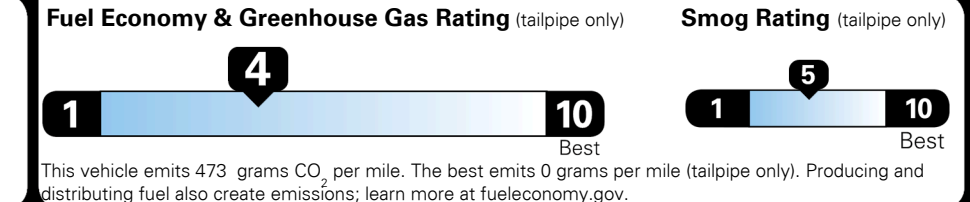

EPA DOT Fuel Economy and Environment

Gasoline Vehicle

Fuel Economy

19 MPG
combined city/hwy

16 MPG
city

22 MPG
highway

5.3 gallons per 100 miles

Standard SUVs range from 12 to 115 MPG. The best vehicle rates 146 MPGe.

You spend $8,000
more in fuel costs over 5 years compared to the average new vehicle.

Annual fuel cost $3,300