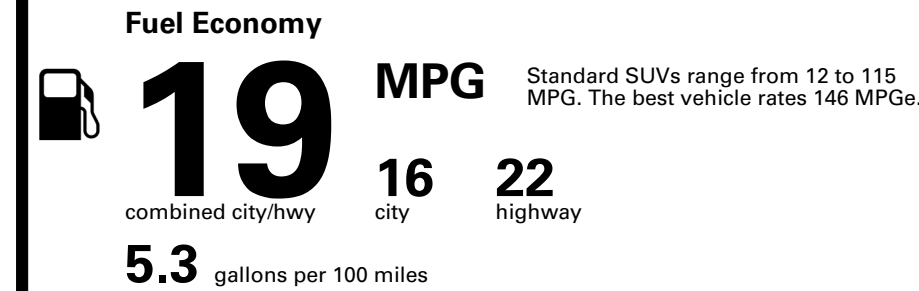

Inland Freight & Handling : \$1,495.00

TOTAL PRICE: \$84,910.00

EPA DOT Fuel Economy and Environment

Gasoline Vehicle

You spend \$8,000
 more in fuel costs over 5 years compared to the average new vehicle.