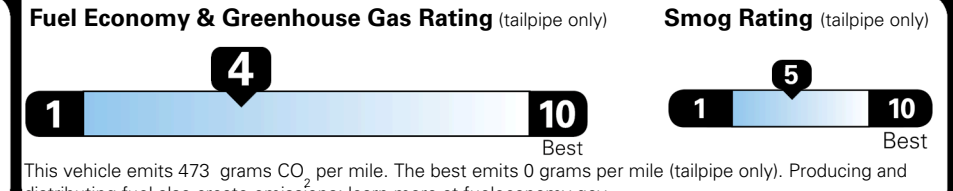

Actual results will vary for many reasons, including driving conditions and how you drive and maintain your vehicle. The average new vehicle gets 29 MPG and costs $8,500 to fuel over 5 years. Cost estimates are based on 15,000 miles per year at $ 4.15 per gallon. MPGe is miles per gasoline gallon equivalent. Vehicle emissions are a significant cause of climate change and smog.

fueleconomy.gov
Calculate personalized estimates and compare vehicles

Smartphone QR Code

GOVERNMENT 5-STAR SAFETY RATINGS

Overall Vehicle Score ★★★★★

Based on the combined rating of frontal, side and rollover. Should ONLY be compared to other vehicles of similar size and weight.

Frontal Crash	Driver Passenger	★★★★★
Based on the risk of injury in a frontal impact. Should ONLY be compared to other vehicles of similar size and weight.		
Side Crash	Front seat Rear seat	★★★★★
Based on the risk of injury in a side impact.		
Rollover		★★★★★
Based on the risk of rollover in a single-vehicle crash.		

Manufacturer's suggested retail price includes manufacturer's recommended pre-delivery service. Gasoline license and title fees state and local taxes and dealer installed options and accessories are not included in the manufacturer's suggested retail price. This label has been affixed to this vehicle by Genesis Motor America, pursuant to the requirements of 15 U.S.C. 1231 et seq. which prohibits its removal or alteration prior to delivery to the ultimate purchaser.

Star ratings range from 1 to 5 stars (★★★★★) with 5 being the highest.
Source: National Highway Traffic Safety Administration (NHTSA).
www.safercar.gov or 1-888-327-4236

PARTS CONTENT INFORMATION

FOR VEHICLES IN THIS CARLINE: U.S./CANADIAN PARTS CONTENT: 3 %
MAJOR SOURCES OF FOREIGN PARTS CONTENT: KOREA: 80 %
FOR THIS VEHICLE: FINAL ASSEMBLY POINT: ULSAN, KOREA
COUNTRY OF ORIGIN:

ENGINE: KOREA **TRANSMISSION: KOREA**
Note: Parts content does not include final assembly, distribution, or other non-parts costs.