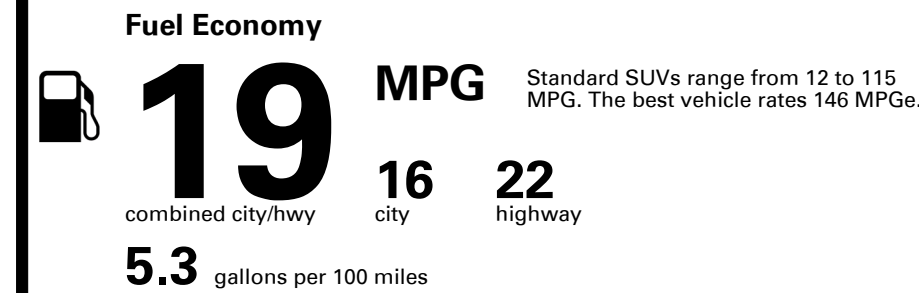

SHIPPED TO: CA710

Inland Freight & Handling : \$1,495.00

VIN: KMUHEESC6TU302797	EXTERIOR COLOR: MAKALU GRAY	INTERIOR/SEAT COLOR: BORDEAUX BROWN/SLATE
MODEL: V0492A65	PORT OF ENTRY: HU	TRANSPORT: TRUCK
EMISSIONS: This vehicle is certified to meet emission requirements in all 50 states		ACCESSORY WEIGHT: 1 lbs./ 0 kgs.

TOTAL PRICE: \$84,665.00

EPA DOT Fuel Economy and Environment

Gasoline Vehicle

You spend \$8,000
more in fuel costs over 5 years compared to the average new vehicle.

Annual fuel cost \$3,300

Fuel Economy & Greenhouse Gas Rating (tailpipe only)