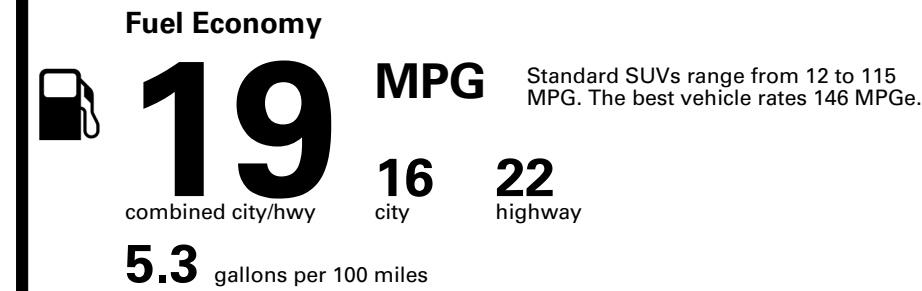

TOTAL PRICE: \$84,910.00

111 A 0666KGLOVI 1

Inland Freight & Handling : \$1,495.00

EPA DOT Fuel Economy and Environment

Gasoline Vehicle

You spend \$8,000
 more in fuel costs over 5 years compared to the average new vehicle.