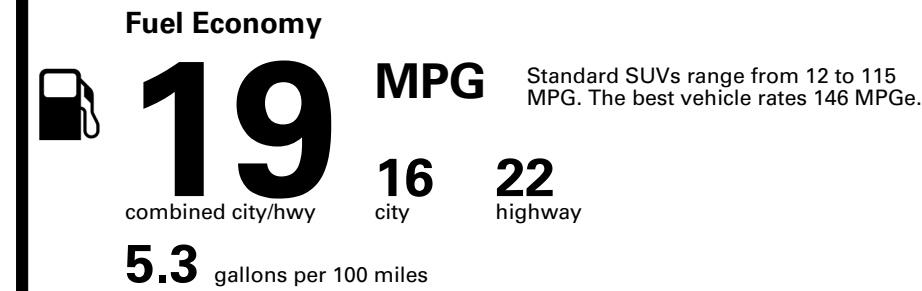

## EPA DOT Fuel Economy and Environment

Gasoline Vehicle

**You spend \$8,000**  
 more in fuel costs over 5 years compared to the average new vehicle.

**Annual fuel cost \$3,300**

Fuel Economy & Greenhouse Gas Rating (tailpipe only)