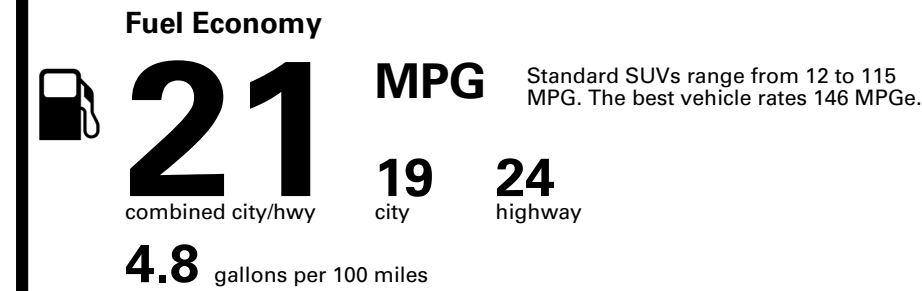

TOTAL PRICE: \$66,330.00

111 A 0706KGLOVI 1

Inland Freight & Handling : \$1,495.00

EPA DOT Fuel Economy and Environment

Gasoline Vehicle

You spend \$6,250
more in fuel costs over 5 years compared to the average new vehicle.

Annual fuel cost \$2,950

Fuel Economy & Greenhouse Gas Rating (tailpipe only)

Smog Rating (tailpipe only)

This vehicle emits 427 grams CO₂ per mile. The best emits 0 grams per mile (tailpipe only). Producing and distributing fuel also create emissions; learn more at fueleconomy.gov.