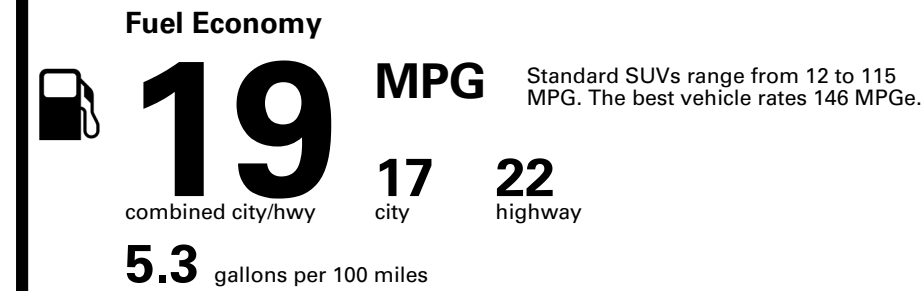

TOTAL PRICE: \$91,390.00

EPA DOT Fuel Economy and Environment

Gasoline Vehicle

You spend \$8,000
more in fuel costs over 5 years
 compared to the average new vehicle.

Annual fuel cost \$3,300

Fuel Economy & Greenhouse Gas Rating (tailpipe only)