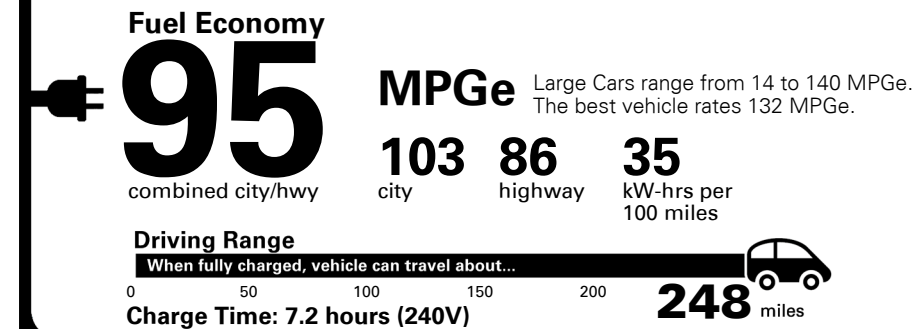

**TOTAL PRICE: \$61,220.00**

<b>MODEL:</b> W0422AEZ	<b>PORT OF ENTRY:</b> HU	<b>TRANSPORT:</b> TRUCK	<b>ACCESSORY WEIGHT:</b> 14 lbs./ 6 kgs.
---------------------------	-----------------------------	----------------------------	---

## EPA DOT Fuel Economy and Environment

Electric Vehicle

**You save \$4,250**  
in fuel costs over 5 years compared to the average new vehicle.

**Annual fuel cost \$750**