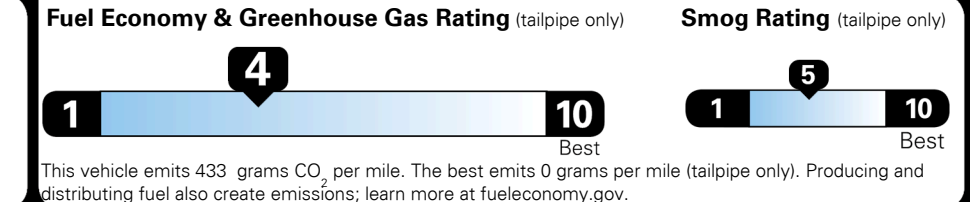

ADDITIONAL STANDARD FEATURES

- Carpeted Floor Mats

Full Tank of Gas

GENESIS WARRANTY

- 5-year / 60,000-mile New Vehicle Warranty*
- 10-year / 100,000-mile Powertrain Warranty*
- 7-year / Unlimited-mile Anti-perforation Warranty*
- * Limited warranties, see dealer for details

Manufacturer's Suggested Retail Price: $64,415.00

ADDED FEATURES:

- *UYUNI WHITE(UYH) Paint $650.00

SOLD TO: CA750 SHIPPED TO: CA750
GENESIS OF SAN DIEGO
5202A KEARNY MESA RD
SAN DIEGO CA 92111

VIN: KMUMDDTC6TU262179	EXTERIOR COLOR: UYUNI WHITE	INTERIOR/SEAT COLOR: ULTRAMARINE
MODEL: U0472A65	PORT OF ENTRY: HU	TRANSPORT: TRUCK
EMISSIONS: This vehicle is certified to meet emission requirements in all 50 states		ACCESSORY WEIGHT: 0 lbs./ 0 kgs.

Inland Freight & Handling : $1,495.00

TOTAL PRICE: $66,560.00

EPA DOT Fuel Economy and Environment

Gasoline Vehicle

Fuel Economy

21 MPG
combined city/hwy

18 MPG
city

25 MPG
highway

4.8 gallons per 100 miles

Small SUVs range from 14 to 125 MPG. The best vehicle rates 146 MPGe.

You spend $6,250
more in fuel costs over 5 years
compared to the average new vehicle.

Annual fuel cost $2,950

Actual results will vary for many reasons, including driving conditions and how you drive and maintain your vehicle. The average new vehicle gets 29 MPG and costs $8,500 to fuel over 5 years. Cost estimates are based on 15,000 miles per year at $ 4.15 per gallon. MPGe is miles per gasoline gallon equivalent. Vehicle emissions are a significant cause of climate change and smog.

fueleconomy.gov
Calculate personalized estimates and compare vehicles

GOVERNMENT 5-STAR SAFETY RATINGS

Overall Vehicle Score ★ ★ ★ ★ ★

Based on the combined rating of frontal, side and rollover. Should ONLY be compared to other vehicles of similar size and weight.

Frontal Crash	Driver	★ ★ ★ ★ ★
Passenger		★ ★ ★ ★ ★
Based on the risk of injury in a frontal impact. Should ONLY be compared to other vehicles of similar size and weight.		
Side Crash	Front seat	★ ★ ★ ★ ★
	Rear seat	★ ★ ★ ★ ★
Based on the risk of injury in a side impact.		
Rollover		★ ★ ★ ★
Based on the risk of rollover in a single-vehicle crash.		

Manufacturer's suggested retail price includes manufacturer's recommended pre-delivery service. Gasoline license and title fees state and local taxes and dealer installed options and accessories are not included in the manufacturer's suggested retail price. This label has been affixed to this vehicle by Genesis Motor America, pursuant to the requirements of 15 U.S.C. 1231 et seq. which prohibits its removal or alteration prior to delivery to the ultimate purchaser.

Star ratings range from 1 to 5 stars (★★★★★) with 5 being the highest.
Source: National Highway Traffic Safety Administration (NHTSA).
www.safercar.gov or 1-888-327-4236

PARTS CONTENT INFORMATION

FOR VEHICLES IN THIS CARLINE: U.S./CANADIAN PARTS CONTENT: 2 %

MAJOR SOURCES OF FOREIGN PARTS CONTENT: KOREA: 85 %

FOR THIS VEHICLE: FINAL ASSEMBLY POINT: ULSAN, KOREA

COUNTRY OF ORIGIN:

ENGINE: KOREA TRANSMISSION: KOREA

Note: Parts content does not include final assembly, distribution, or other non-parts costs.