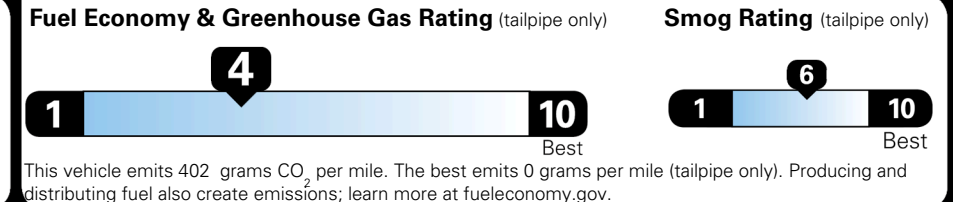

Inland Freight & Handling : \$1,495.00

TOTAL PRICE: \$62,650.00

118 A 0766KCMA 1

EPA DOT Fuel Economy and Environment

Gasoline Vehicle

Fuel Economy

22 MPG
 combined city/hwy

20 MPG
 city

26 MPG
 highway

4.5 gallons per 100 miles

Small SUVs range from 14 to 125 MPG. The best vehicle rates 146 MPGe.

You spend \$5,750
 more in fuel costs over 5 years compared to the average new vehicle.

Annual fuel cost \$2,850